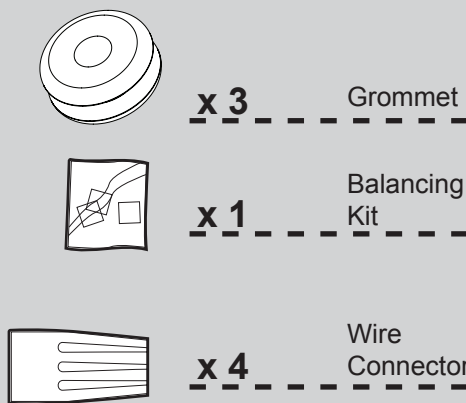

Hardware

(Drawn to Scale)

Fan Parts

(Not Drawn to Scale)

PARTS GUIDE

Hunter

Using this Parts Guide, make sure all parts are included in the box.

If parts are missing, **DO NOT RETURN**

THIS ITEM TO THE STORE, call 888-830-1326 for assistance.

THIS PARTS GUIDE IS FOR REFERENCE ONLY.

REFER TO THE INSTALLATION MANUAL FOR FULL ASSEMBLY INSTRUCTIONS.

Parts List

| Item Name | Qty | Part # |
|---------------------------------------|-----------|---------------------|
| Hanging System Kit | 1 | 96761-09 |
| Ceiling Plate | | |
| Canopy | | |
| Canopy Trim Ring | | |
| Canopy Screw | | |
| Wood Screw | | |
| Flat Washer | | |
| Mounting Isolator | | |
| Setscrew | | |
| Blade Set | 1 | G0253-80 |
| Hanger Ball / Downrod Assembly | 1 | 74229-03 |
| Screw, Blade Iron Armature | 10 | 63755-05 |
| Light Kit Assembly | 1 | 88137-01 |
| Grommet | 3 | 66121-01 |
| Hardware Kit | 1 | 99082-00-860 |
| Screw, Machine, 6-32 | | |
| Wire Connector | | |
| Screw, Switch Housing Assembly | | |
| Balancing Kit | 1 | 65666-01 |
| Remote Control Receiver | 1 | 89309-01 |
| Remote Control Transmitter | 1 | 92754-01 |
| Remote Control Cradle | 1 | 84369-01 |
| 9 Volt Battery | 1 | 64625-01 |
| Heat Shield | 1 | 88136-01 |
| Screw, Decorative | 3 | 76426-01 |
| Globe/Shade | 1 | 98128-01 |
| Light bulb / Bulb | 2 | 77646-04 |

Materiales

(no dibujados a escala)

x 2

3" Tornillo de madera

x 2

1.5" Tornillo de madera

x 4

Arandela plana

x 3

Tornillo Decorativo

Piezas del ventilador

(no dibujadas a escala)

Conjunto del soporte de suspensión

de conjunto de paleta

Conjunto del interruptor

GUÍA DE PIEZAS